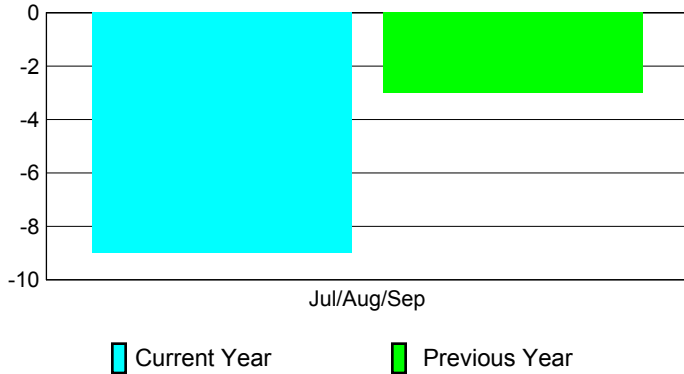

2010-2011 GMT Reports for District (or Undistricted) **District 305 N2**

GMT: NARESH KUMAR AGGARWAL

Location: PAKISTAN

GMT CA: 6

CLUBS

Club Results
2010-2011

Clubs
2009-2010

Month	New Club Goal	Actual New Clubs	Actual Dropped Clubs	Gain/Loss of Clubs	Gain/Loss of Clubs
Jul/Aug/Sep	2	1	-10	-9	-3
Totals	2	1	-10	-9	-3

Club Results 2010-2011

Goal, New, Dropped, Gain/Loss

Comparison of Club Gain/Loss

Current Year Compared to the Previous Year

YTD Status Quo Clubs 2010-2011

Status Quo Clubs Compared to Status Quo Members

MEMBERSHIP