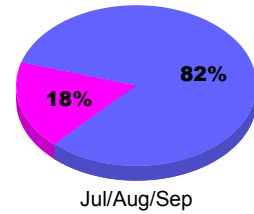

Membership Results
2010-2011

Membership
2009-2010

Month	Net Memb Goal	Actual New Memb	Actual Dropped Memb	Gain/Loss of Memb	Gain/Loss of Memb
Jul/Aug/Sep	50	50	-228	-178	-149
Totals	50	50	-228	-178	-149

Membership Results 2010-2011

Goal, New, Dropped, Gain/Loss

Comparison of Membership Gain/Loss

Current Year Compared to the Previous Year

Gender Comparison 2010-2011

■ Male ■ Female