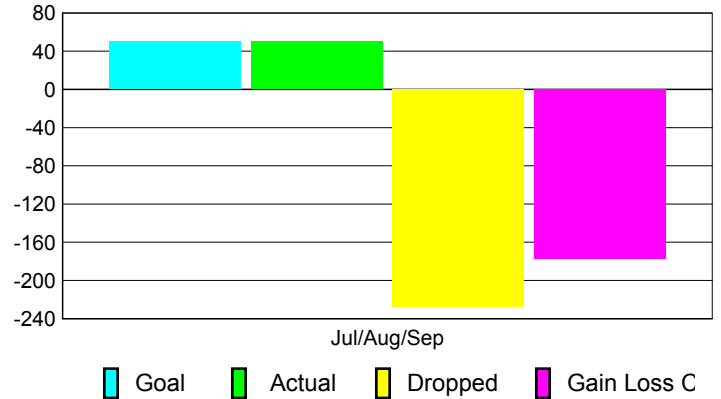

Membership Results 2010-2011

Goal, New, Dropped, Gain/Loss