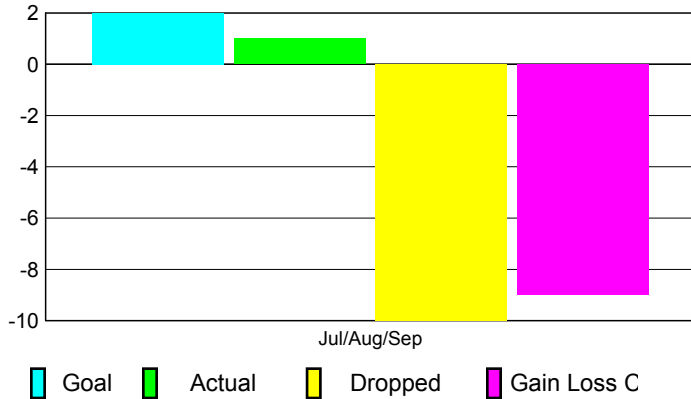

2010-2011 GMT Reports for District (or Undistricted) **District 305 N2**

GMT: NARESH KUMAR AGGARWAL

Location: PAKISTAN

GMT CA: 6

CLUBS

Club Results
2010-2011

Clubs
2009-2010

Month	New Club Goal	Actual New Clubs	Actual Dropped Clubs	Gain/Loss of Clubs	Gain/Loss of Clubs
Jul/Aug/Sep	2	1	-10	-9	-3
Totals	2	1	-10	-9	-3

Club Results 2010-2011

Goal, New, Dropped, Gain/Loss

Comparison of Club Gain/Loss

Current Year Compared to the Previous Year

YTD Status Quo Clubs 2010-2011

Status Quo Clubs Compared to Status Quo Members

MEMBERSHIP